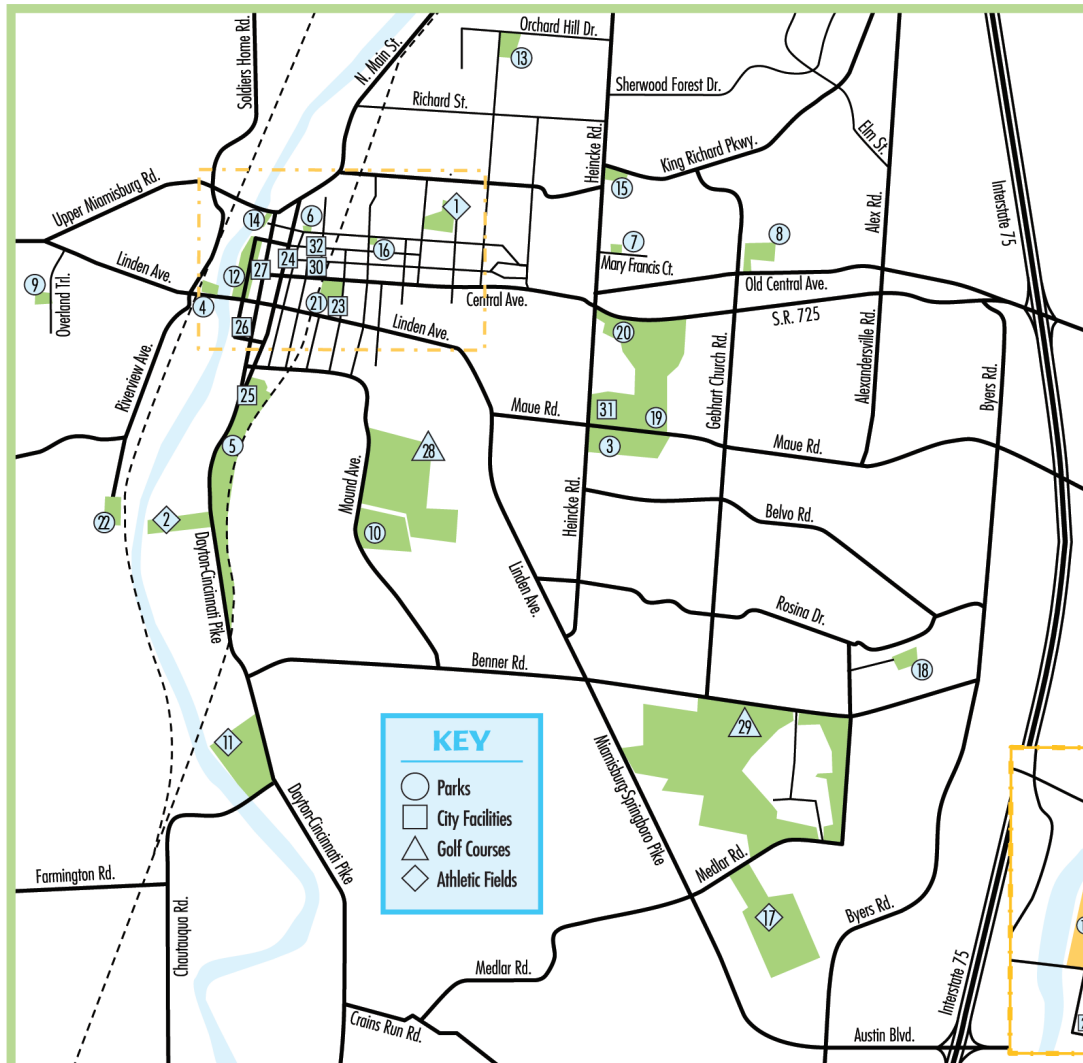

X - Shelter reservations required. For more information on park shelters or facility reservations, visit PlayMiamisburg.com or call 937.866.8999.